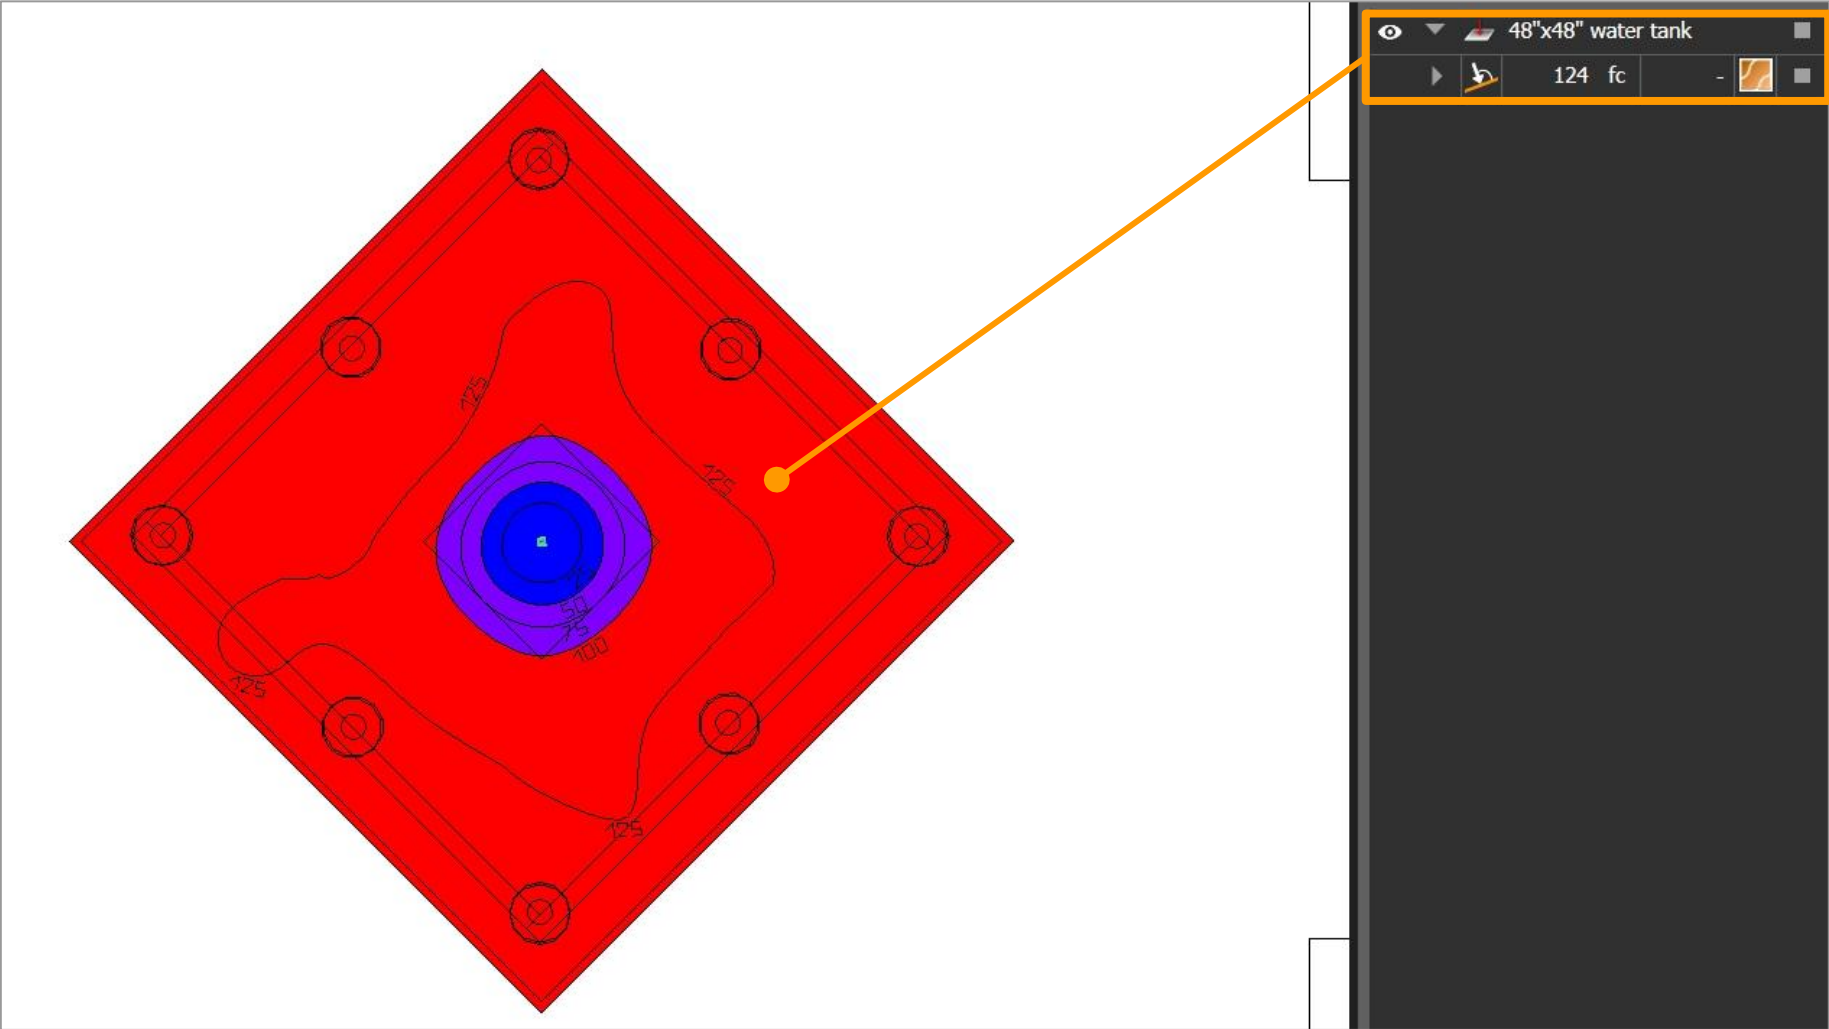

Lighting data

Average : 124 fc (INT:42%)

296 fc (INT:100%)