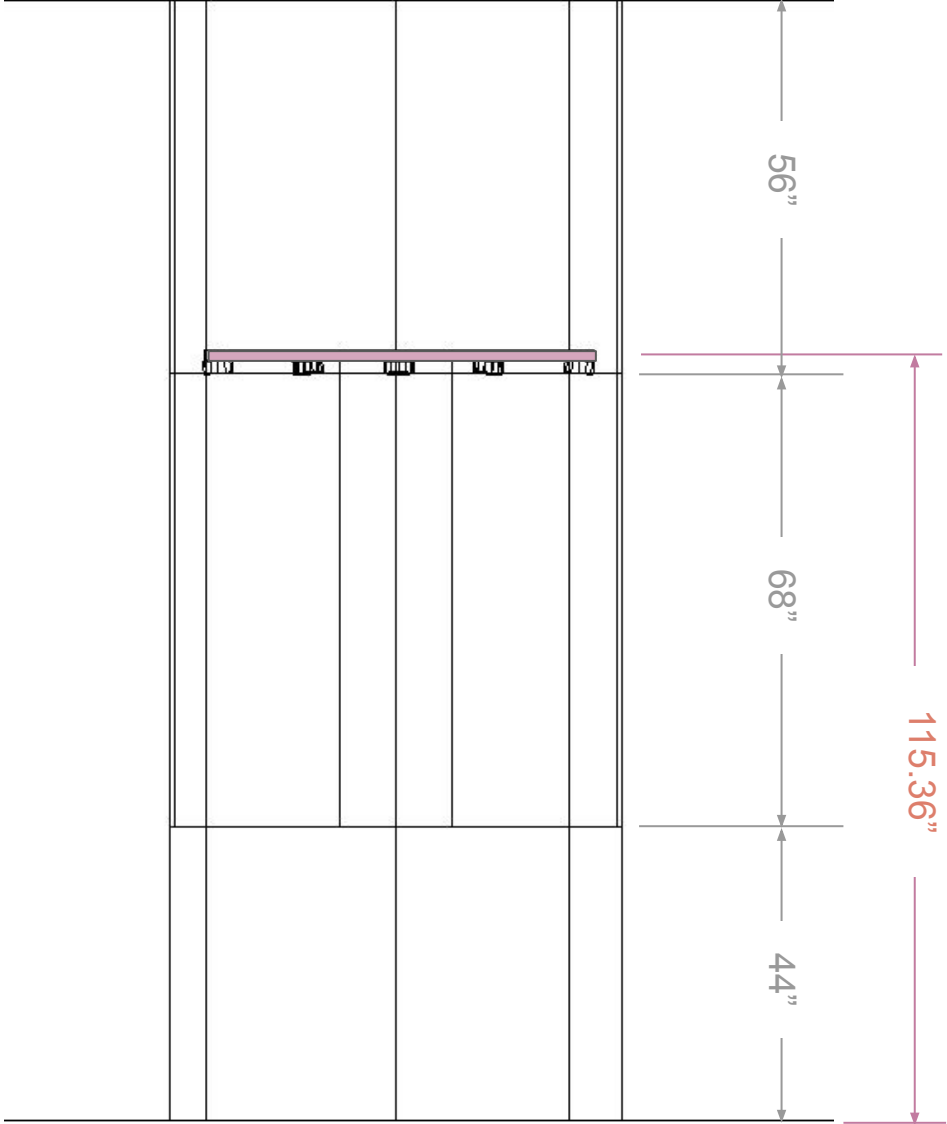

# Space Dimension & Track Layout

# Space Dimension & Track Layout

---

# Living Wall - Top View and Side View

 W360 (x8)

Inward (Center) 5 deg