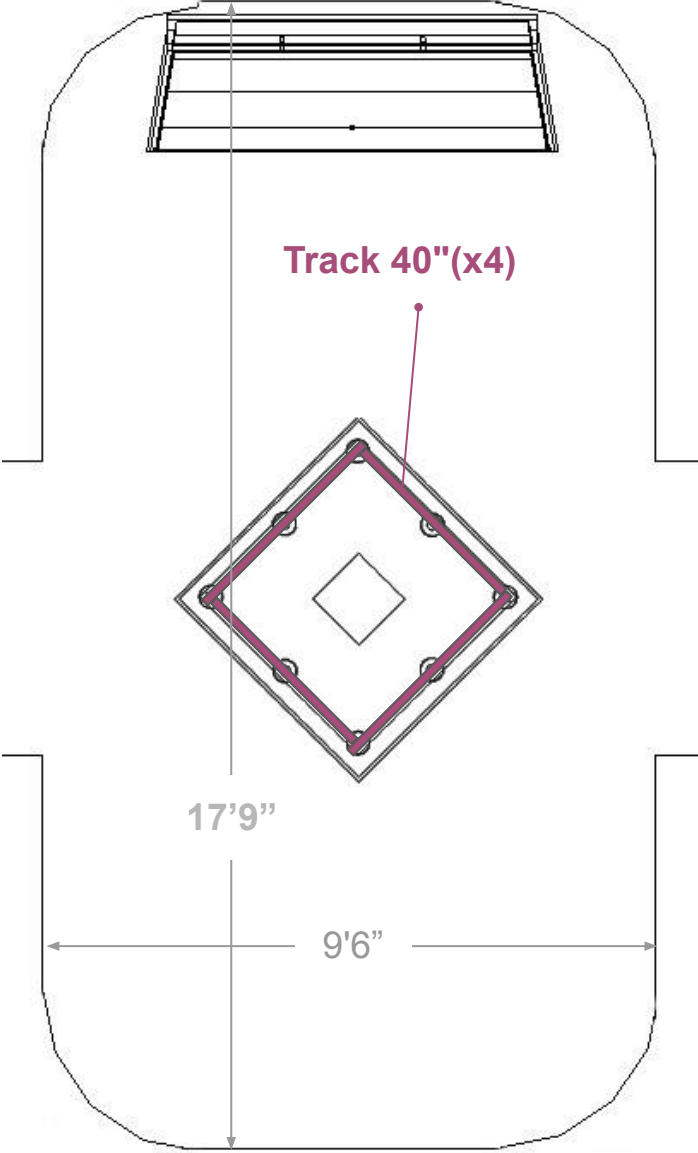

# Space Dimension & Track Layout

# Space Dimension & Track Layout

---

# Living Wall - Top View and Side View

 W360 (x8)

Inward (Center) 5 deg