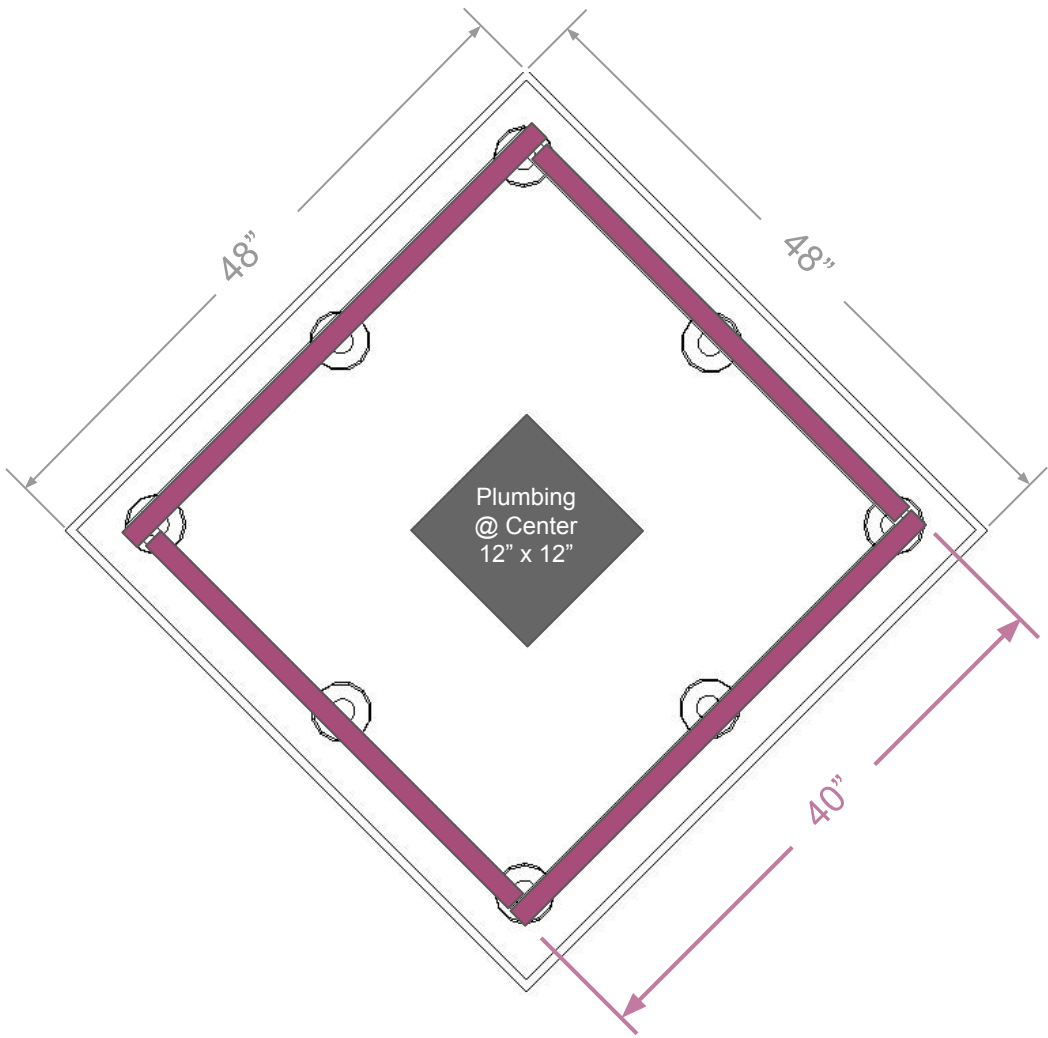

# Space Dimension & Track Layout

# Space Dimension & Track Layout

---

# Living Wall - Top View and Side View

 W360 (x8)

Inward (Center) 5 deg