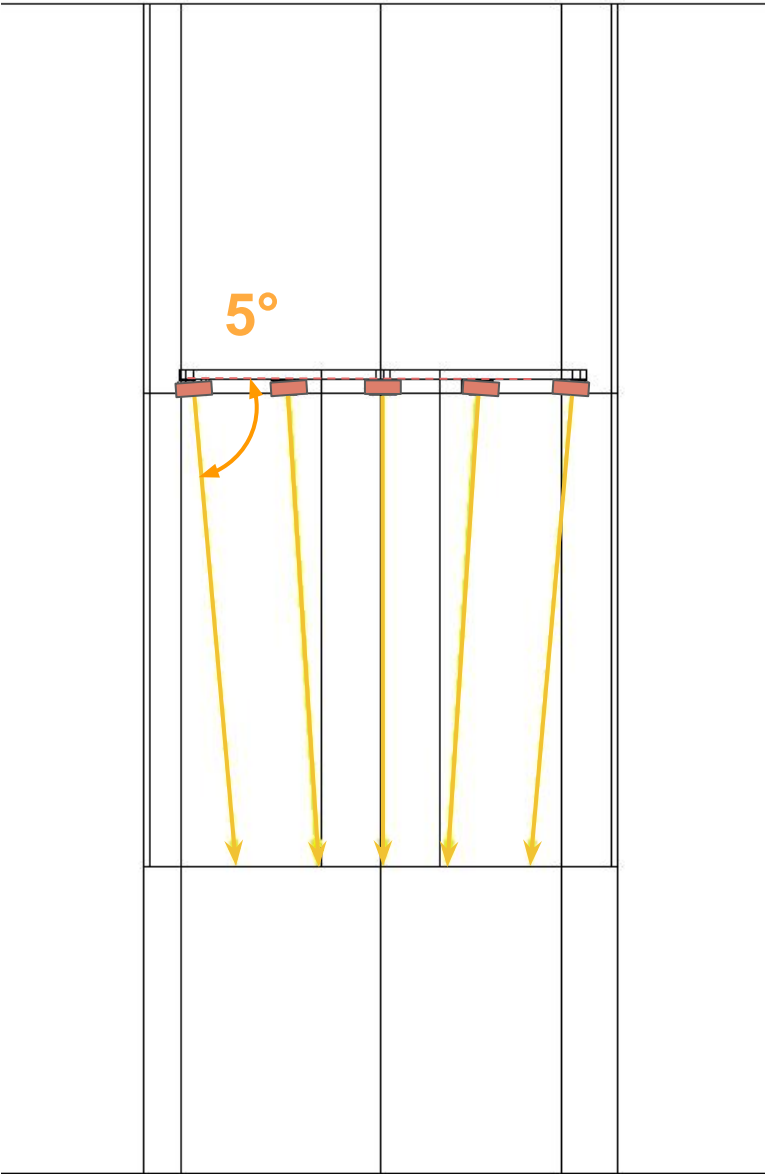

# Space Dimension & Track Layout

# Space Dimension & Track Layout

---

# Living Wall - Top View and Side View

 W360 (x8)

Inward (Center) 5 deg